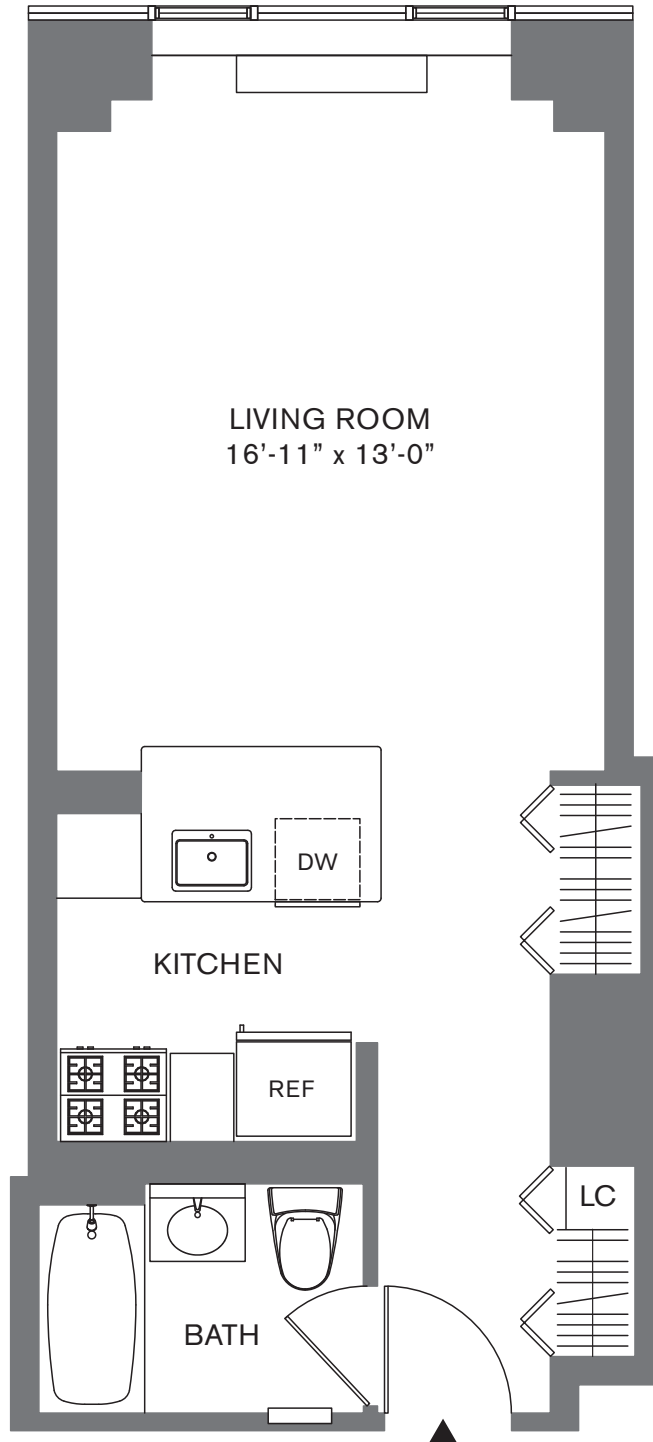

Residence 18 Floors 9-10

Studio

All dimensions are approximate and subject to construction variances. Plans may contain minor variations from floor to floor.

88 Leonard Street
New York, NY 10013
(888) 347-8775
www.88leonard.com