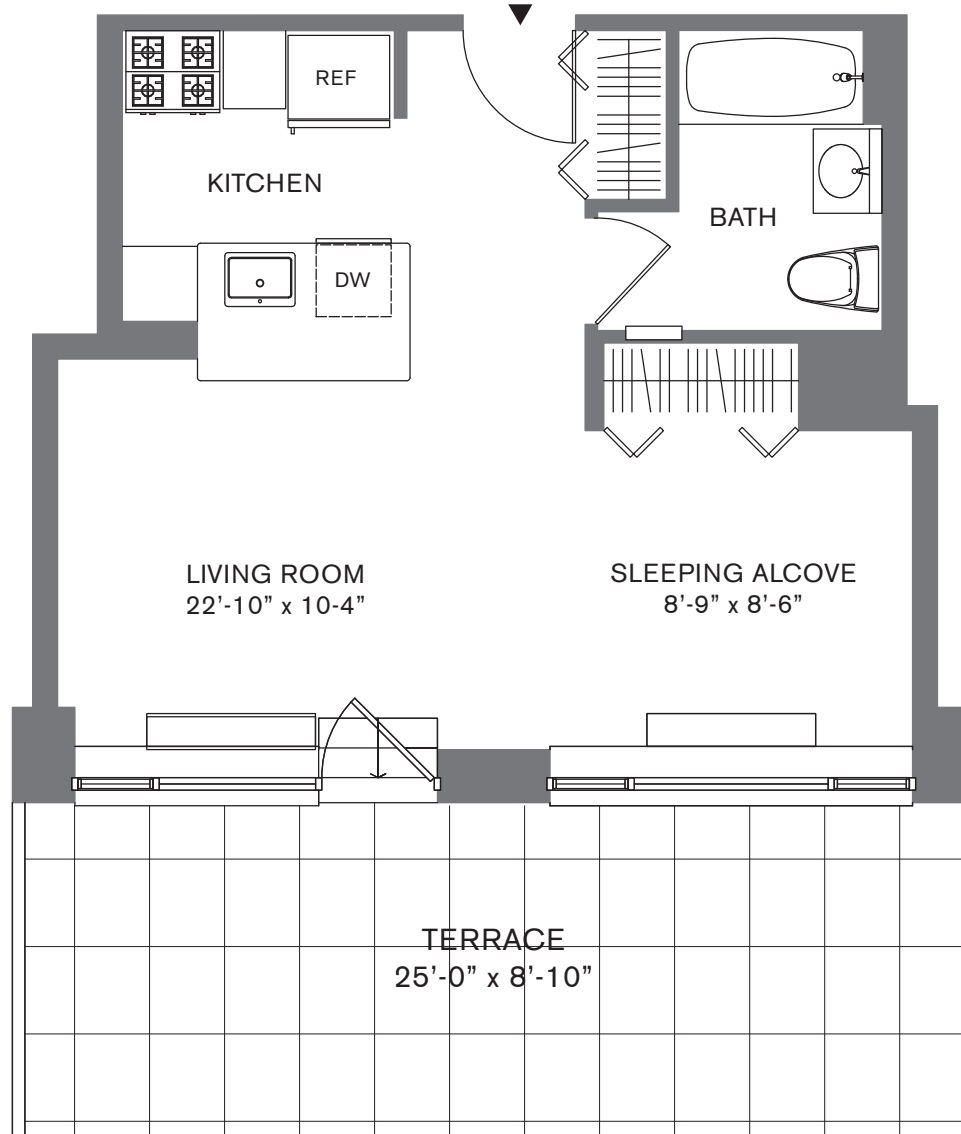

**Residence 14** Floor 9

Alcove Studio with Terrace

All dimensions are approximate and subject to construction variances. Plans may contain minor variations from floor to floor.

**88 Leonard Street**  
New York, NY 10013  
(888) 347-8775  
www.88leonard.com