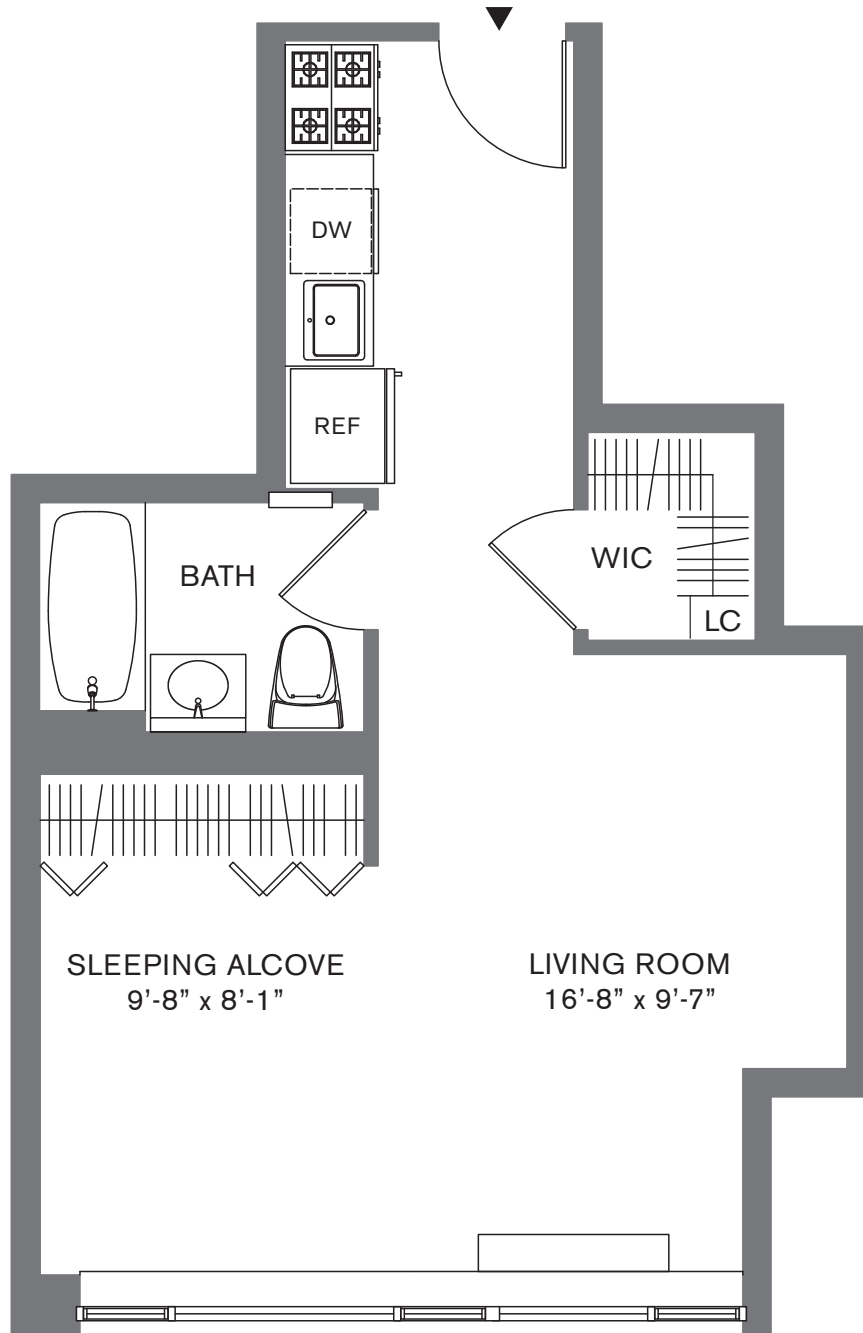

Residence 13 Floors 3-8

Alcove Studio

All dimensions are approximate and subject to construction variances. Plans may contain minor variations from floor to floor.

88 Leonard Street
New York, NY 10013
(888) 347-8775
www.88leonard.com