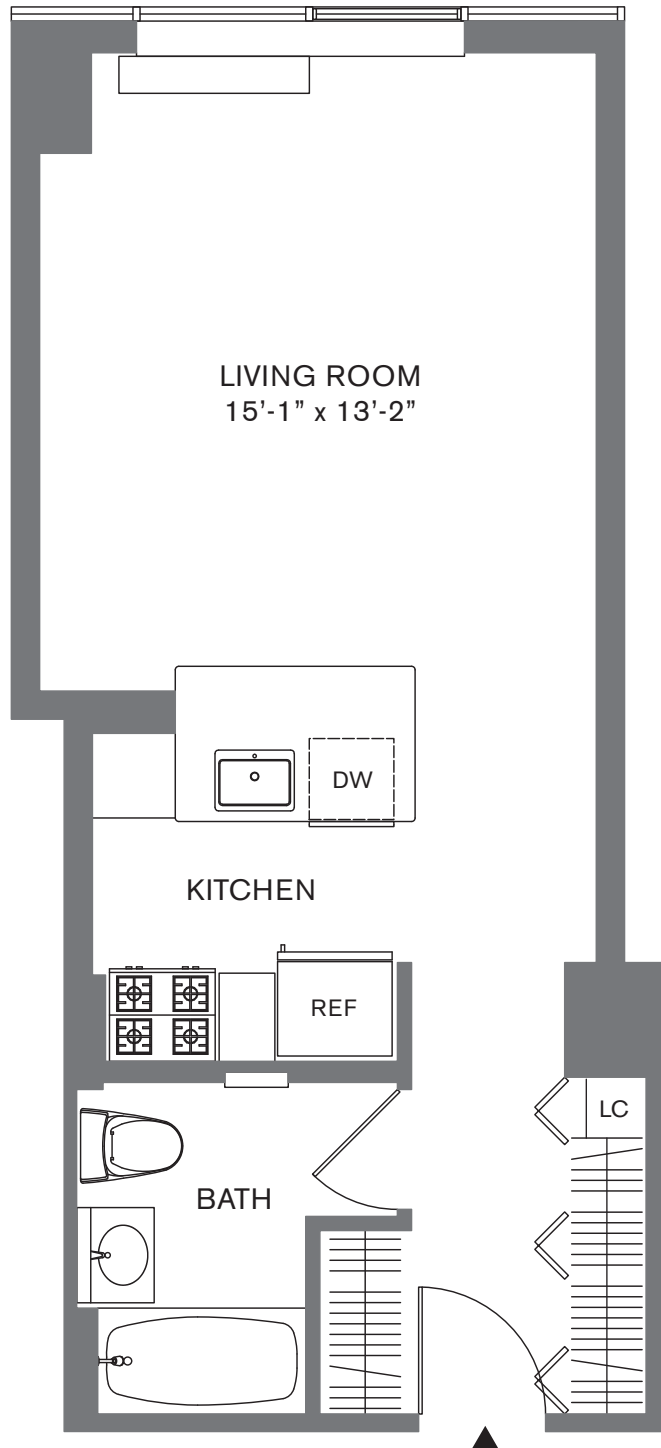

Residence 9 Floor 2

Studio

88 Leonard Street
New York, NY 10013
(888) 347-8775
www.88leonard.com

All dimensions are approximate and subject to construction variances. Plans may contain minor variations from floor to floor.