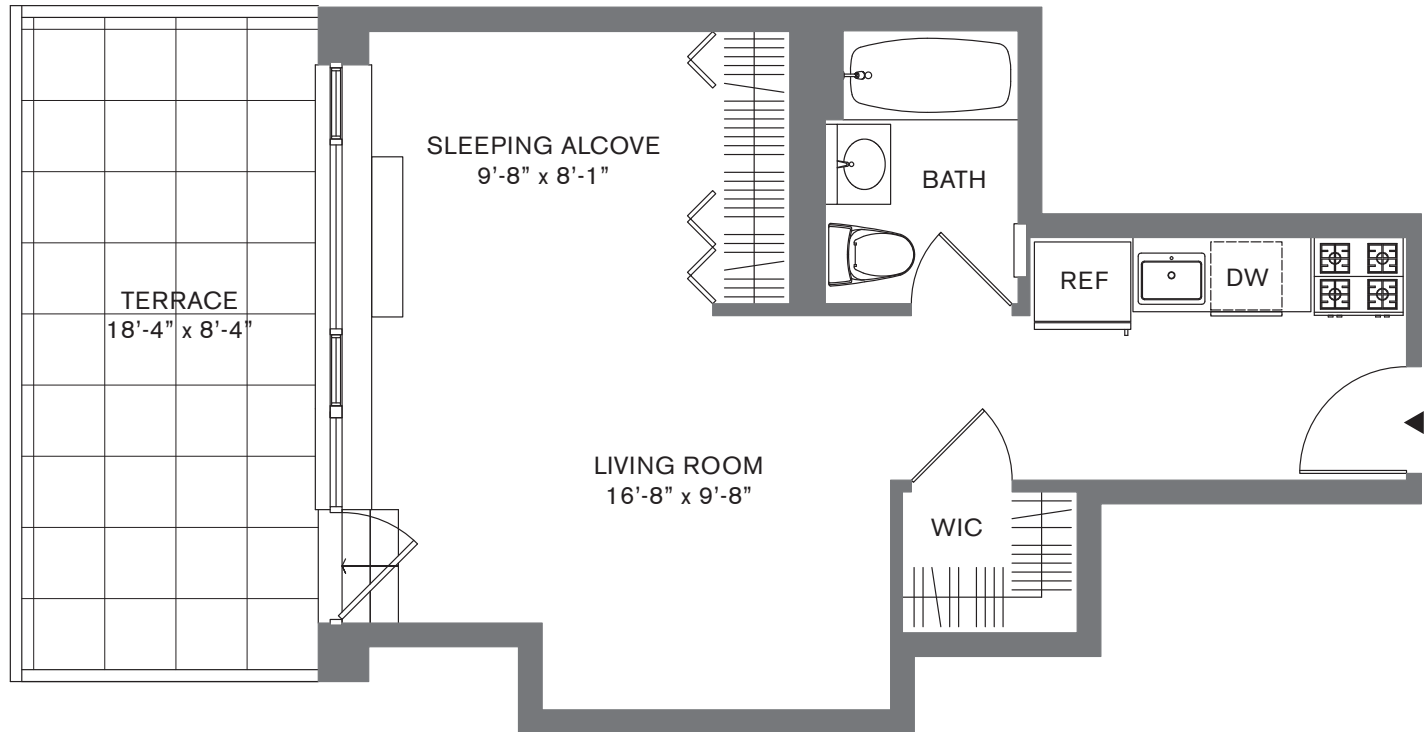

Residence 2 Floor 2

Alcove Studio with Terrace

All dimensions are approximate and subject to construction variances. Plans may contain minor variations from floor to floor.

88 Leonard Street
New York, NY 10013
(888) 347-8775
www.88leonard.com