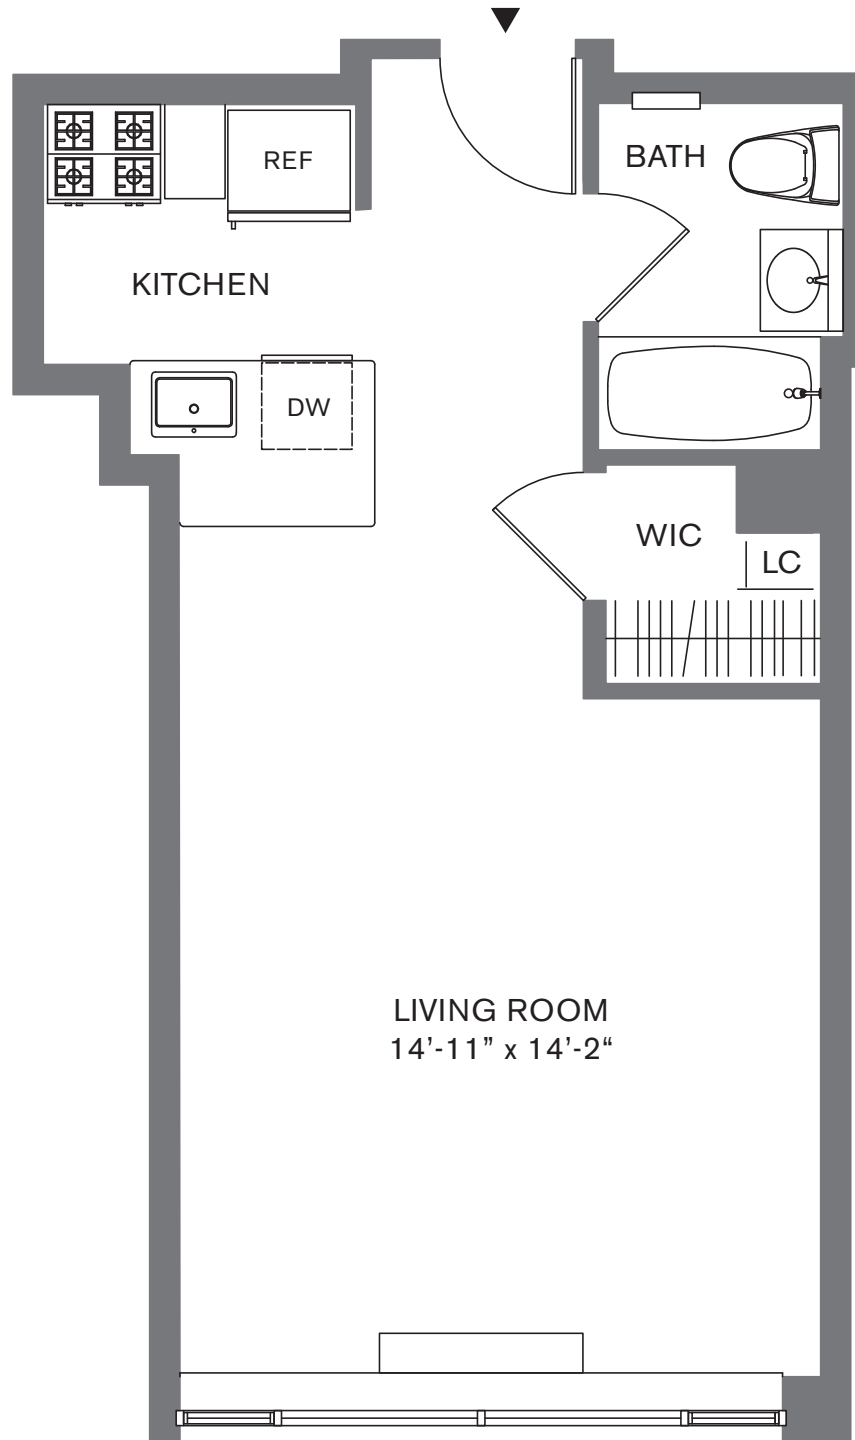

Residence 6 Floors 16-19

Studio

88 Leonard Street
New York, NY 10013
(888) 347-8775
www.88leonard.com

All dimensions are approximate and subject to construction variances. Plans may contain minor variations from floor to floor.