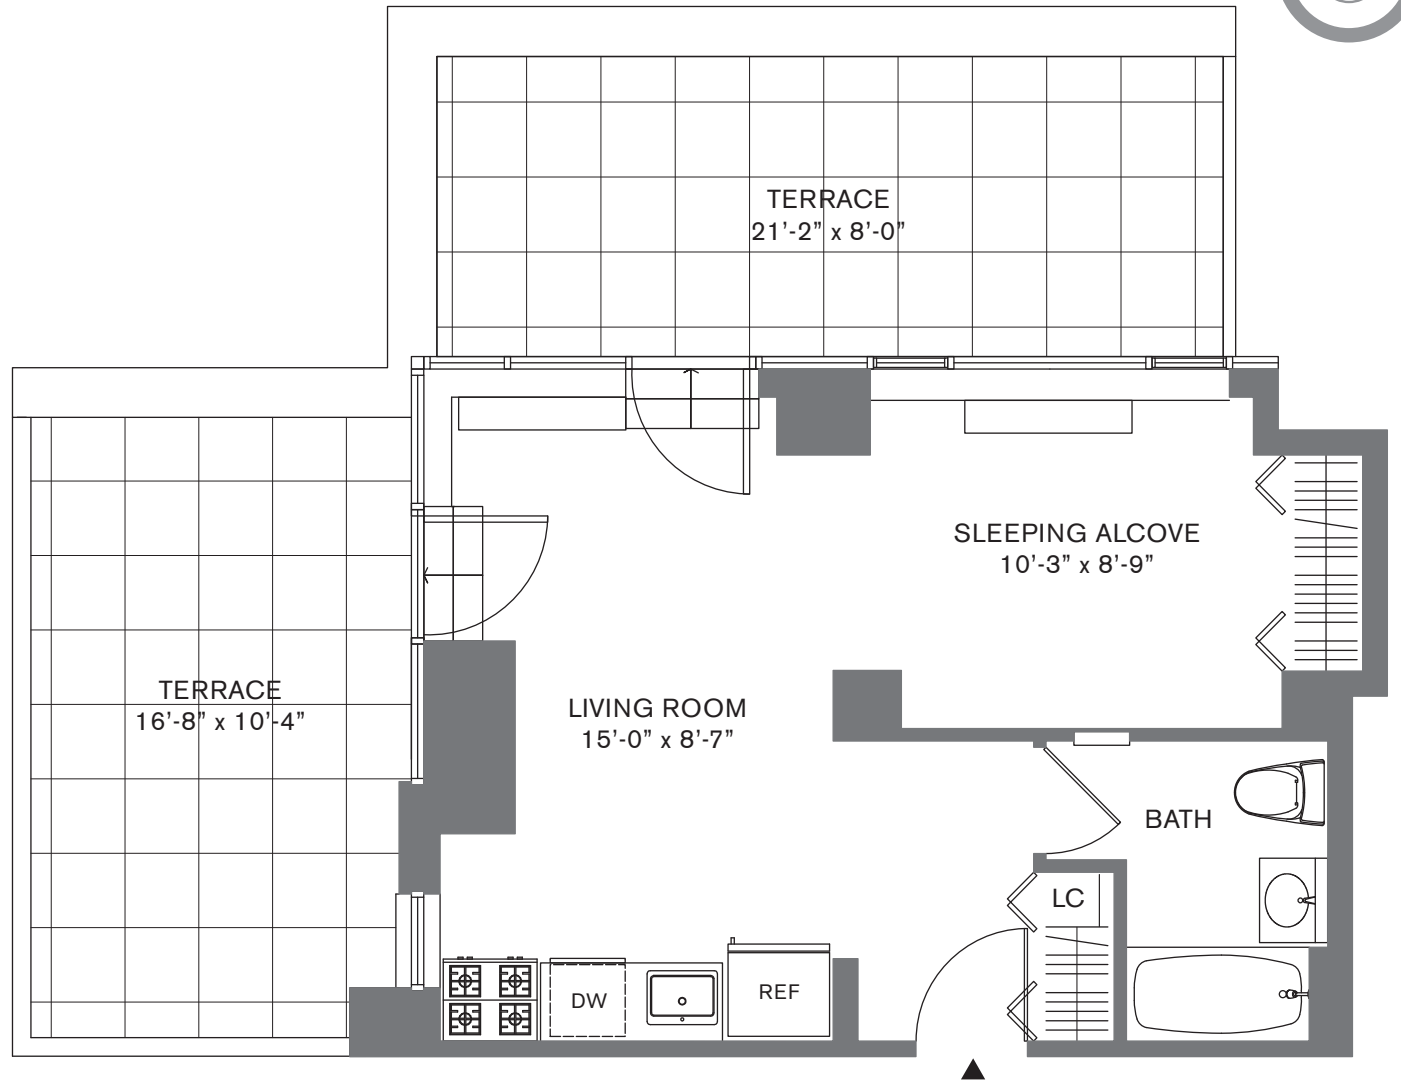

Residence 11 Floor 14

Alcove Studio with 2 Terraces

All dimensions are approximate and subject to construction variances. Plans may contain minor variations from floor to floor.

88 Leonard Street
New York, NY 10013
(888) 347-8775
www.88leonard.com