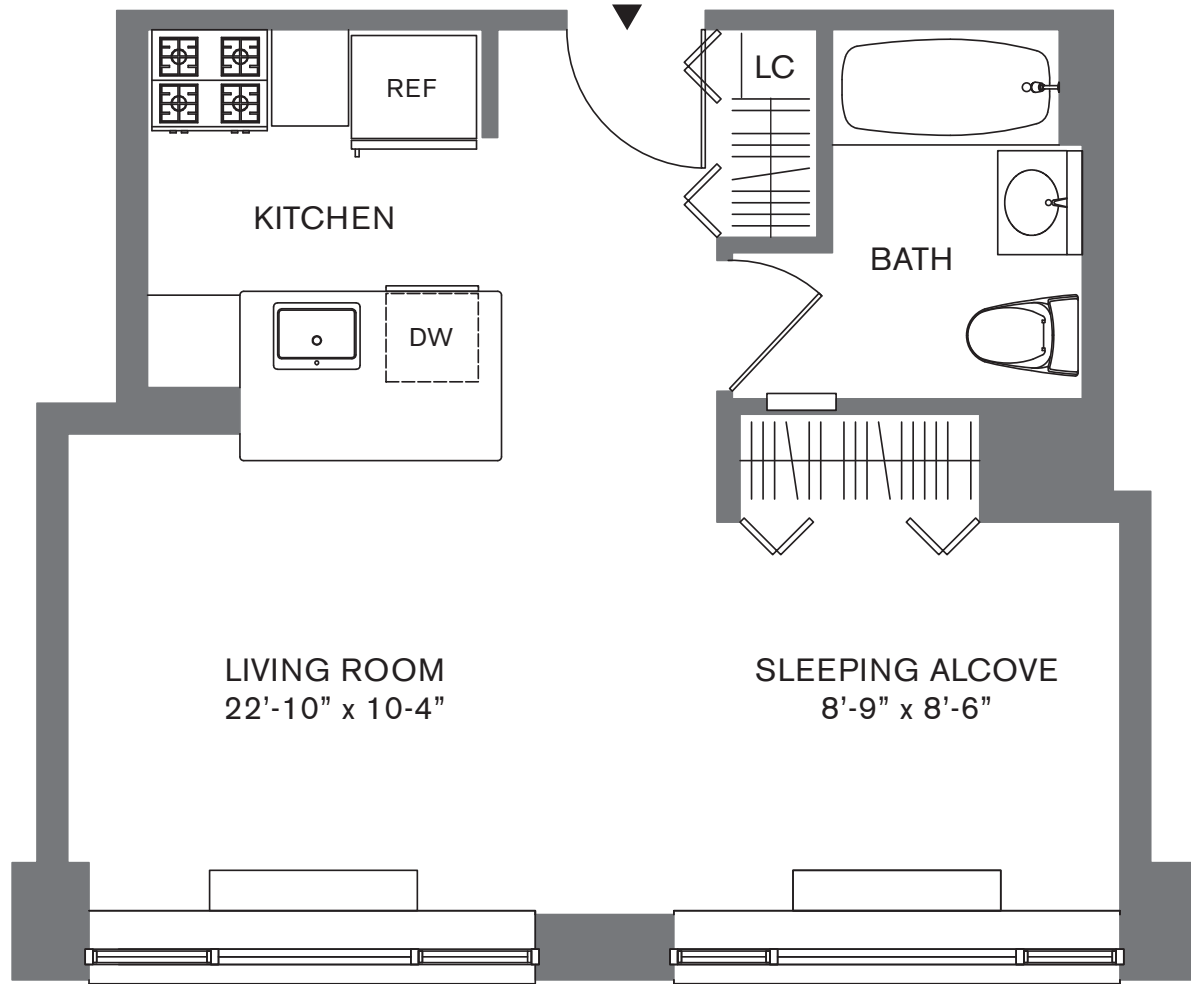

Residence 14 Floors 10-12

Alcove Studio

All dimensions are approximate and subject to construction variances. Plans may contain minor variations from floor to floor.

88 Leonard Street
New York, NY 10013
[888] 347-8775
www.88leonard.com