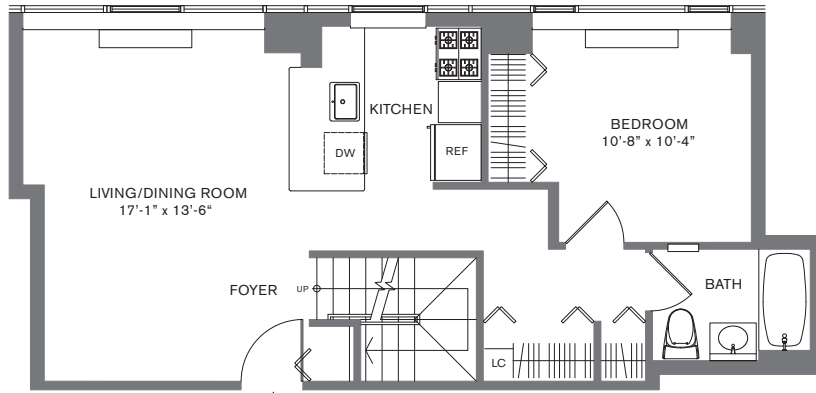

Penthouse 7-PHA

Three Bedroom Duplex with
Home Office and Private Roof

Entry Level

Upper Level

Private Roof

88 Leonard Street
New York, NY 10013
(888) 347-8775
www.88leonard.com

All dimensions are approximate and subject to construction variances. Plans may contain minor variations from floor to floor.