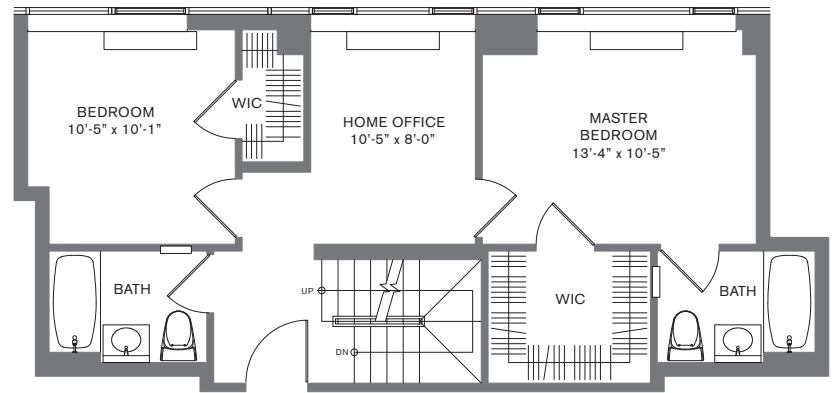

Penthouse 7-PHA

Three Bedroom Duplex with
Home Office and Private Roof

Entry Level

Upper Level

Private Roof

88 Leonard Street
New York, NY 10013
(888) 347-8775
www.88leonard.com

All dimensions are approximate and subject to construction variances. Plans may contain minor variations from floor to floor.