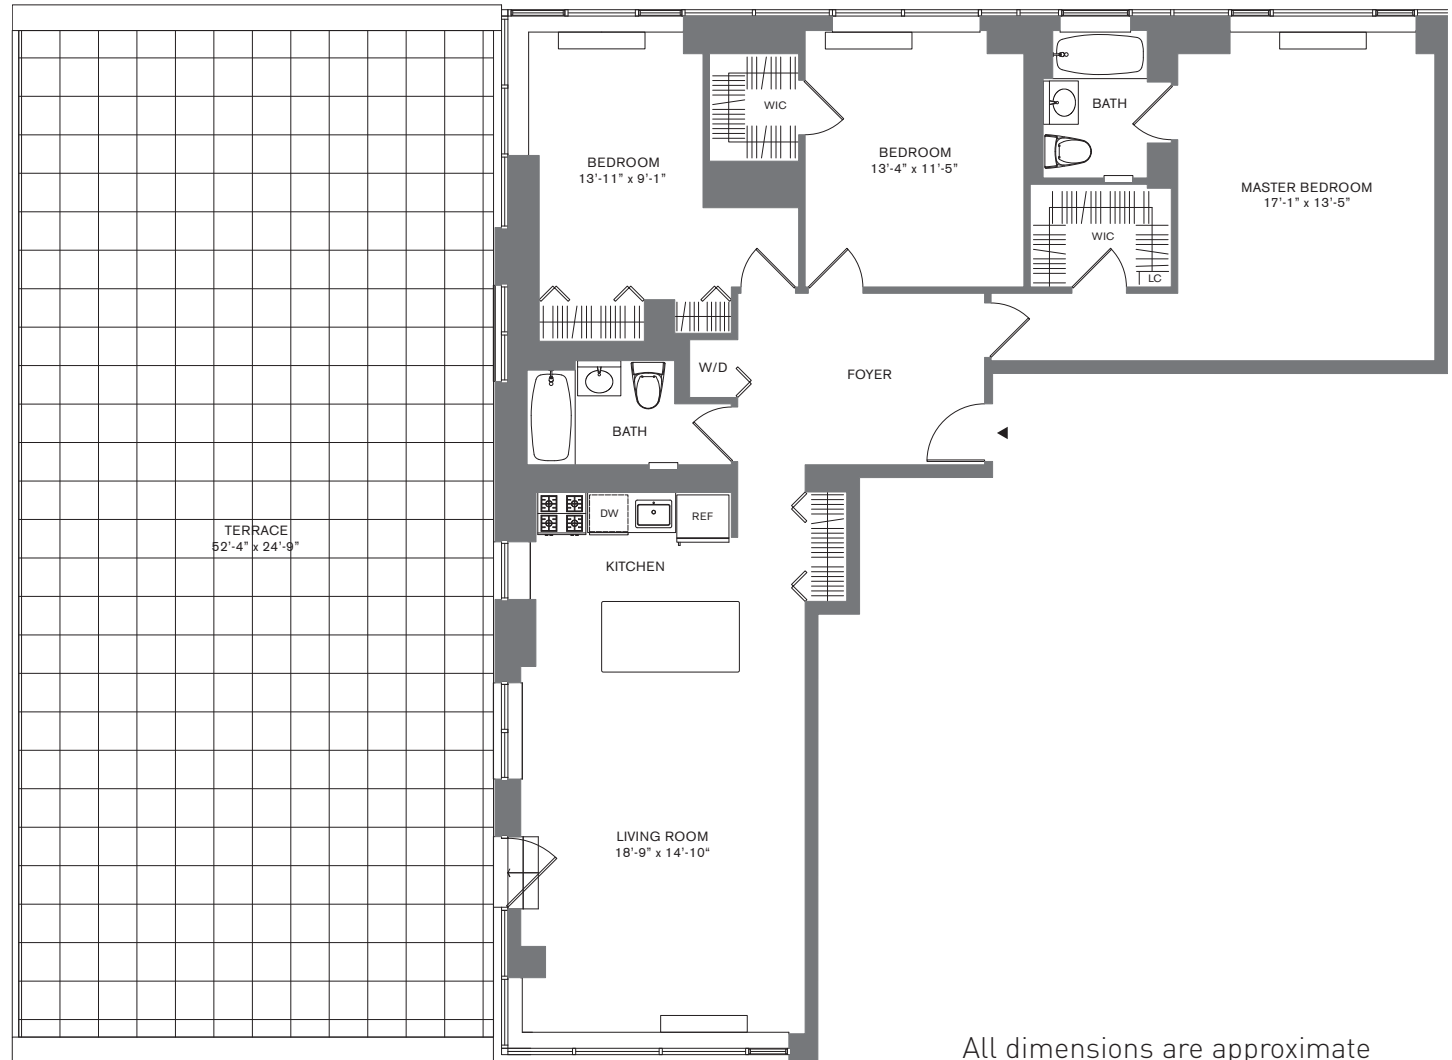

**Residence 6** Floor 20

Three Bedroom and Terrace

All dimensions are approximate and subject to construction variances. Plans may contain minor variations from floor to floor.

**88 Leonard Street**  
New York, NY 10013  
(888) 347-8775  
www.88leonard.com