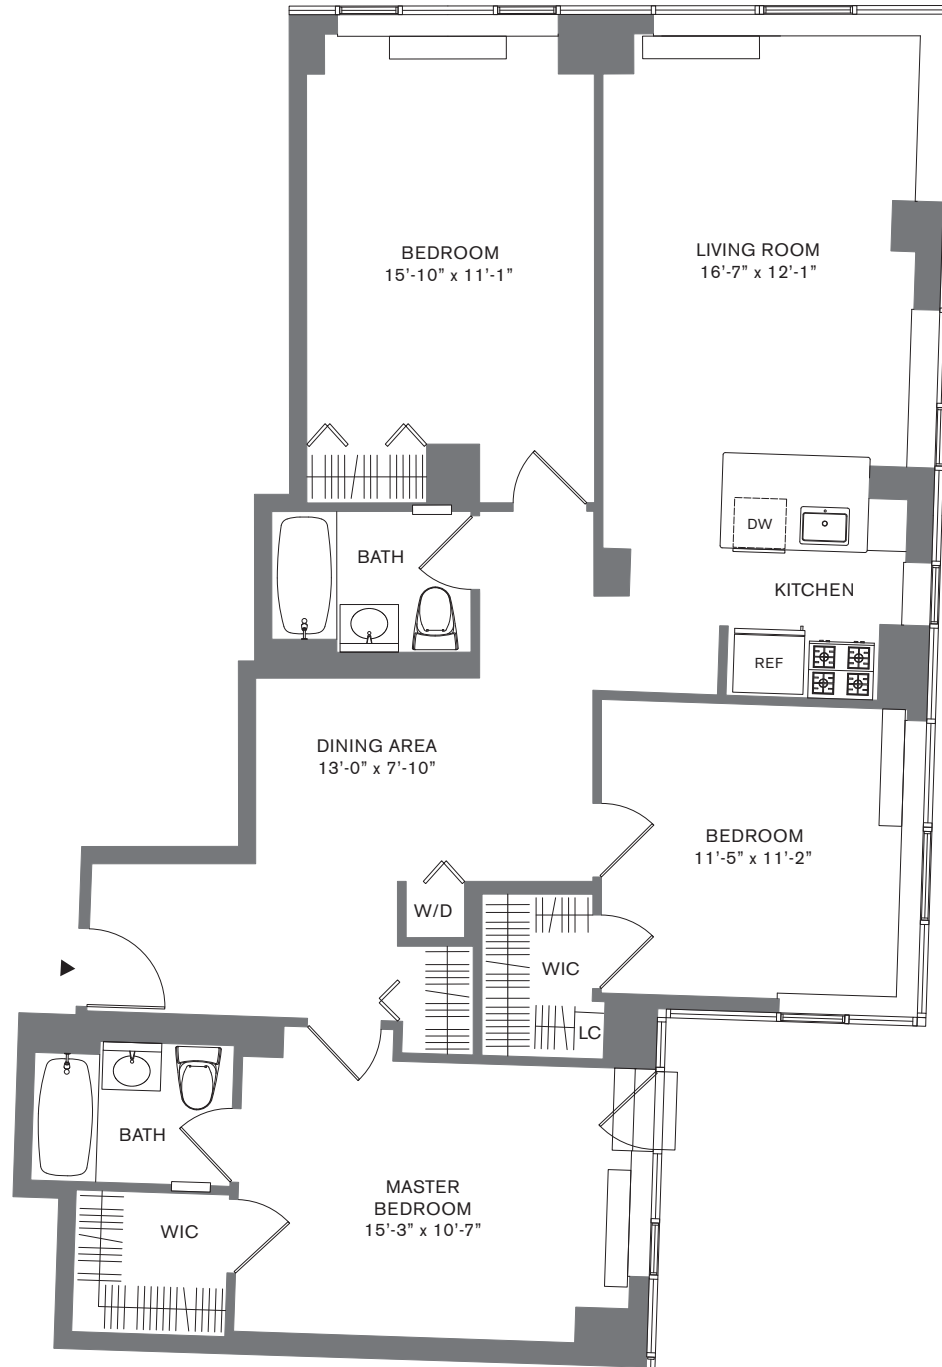

**Residence 1** Floors 16-18

Three Bedroom with Dining Area

All dimensions are approximate and subject to construction variances. Plans may contain minor variations from floor to floor.

**88 Leonard Street**  
New York, NY 10013  
[888] 347-8775  
www.88leonard.com