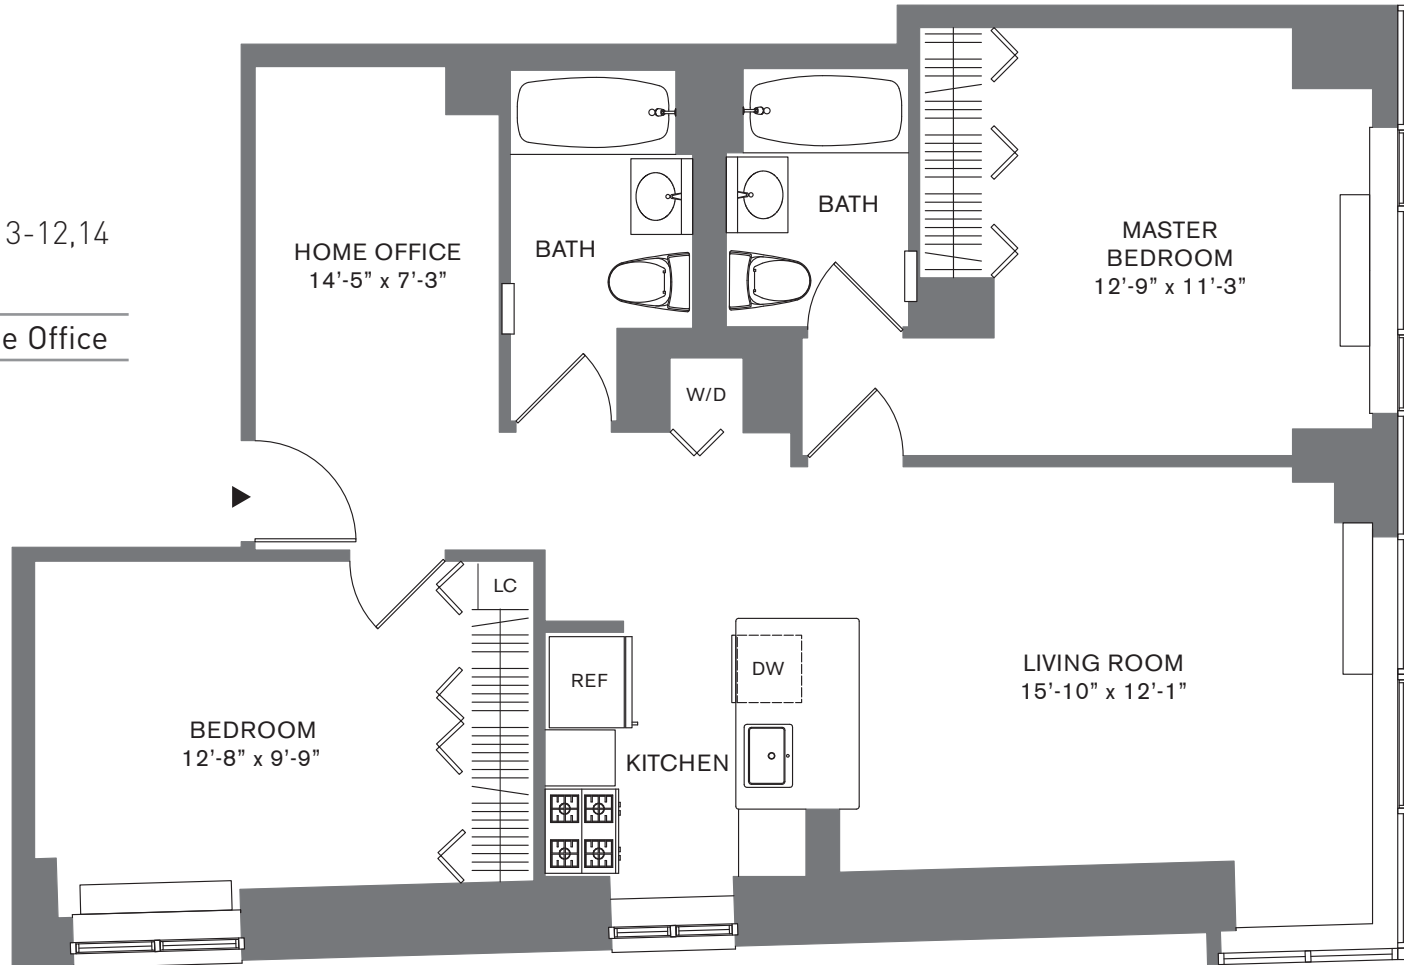

Residence 4 Floors 3-12,14

Two Bedroom with Home Office

All dimensions are approximate and subject to construction variances. Plans may contain minor variations from floor to floor.

88 Leonard Street
New York, NY 10013
(888) 347-8775
www.88leonard.com