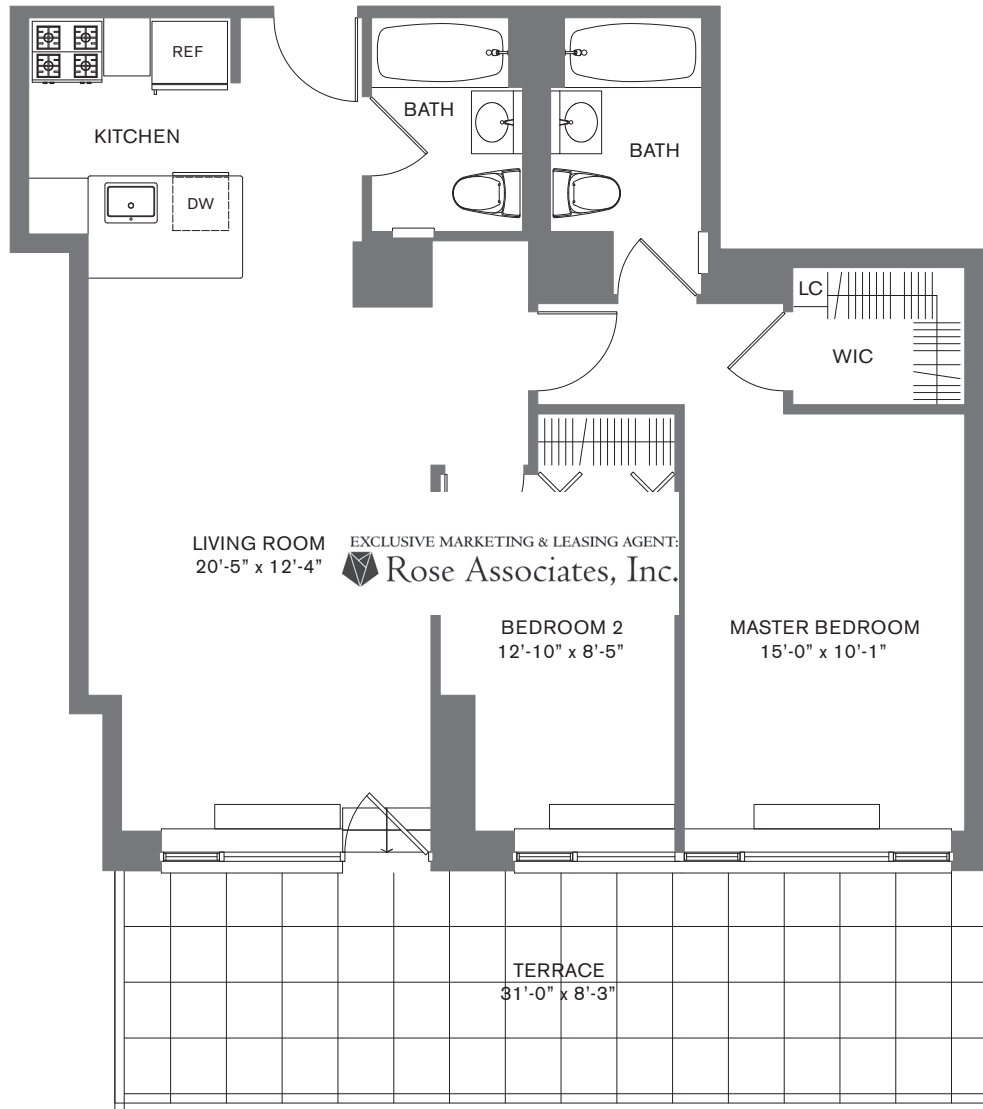

Residence 3 Floor 2

Two Bedroom with Terrace

All dimensions are approximate and subject to construction variances. Plans may contain minor variations from floor to floor.

88 Leonard Street
New York, NY 10013
(888) 347-8775
www.88leonard.com