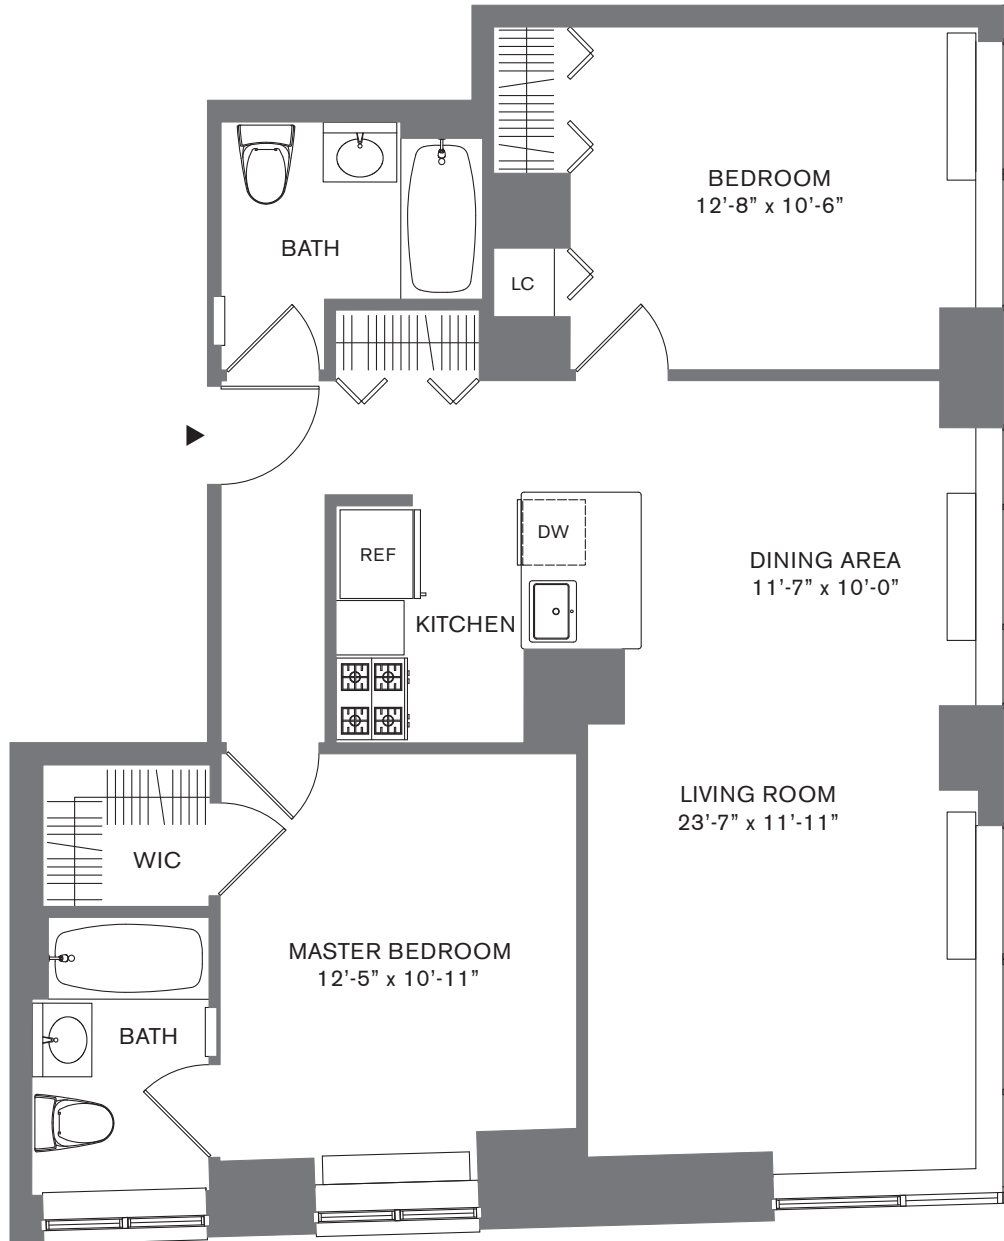

Residence 3 Floors 16-20

Two Bedroom

All dimensions are approximate and subject to construction variances. Plans may contain minor variations from floor to floor.

88 Leonard Street
New York, NY 10013
(888) 347-8775
www.88leonard.com