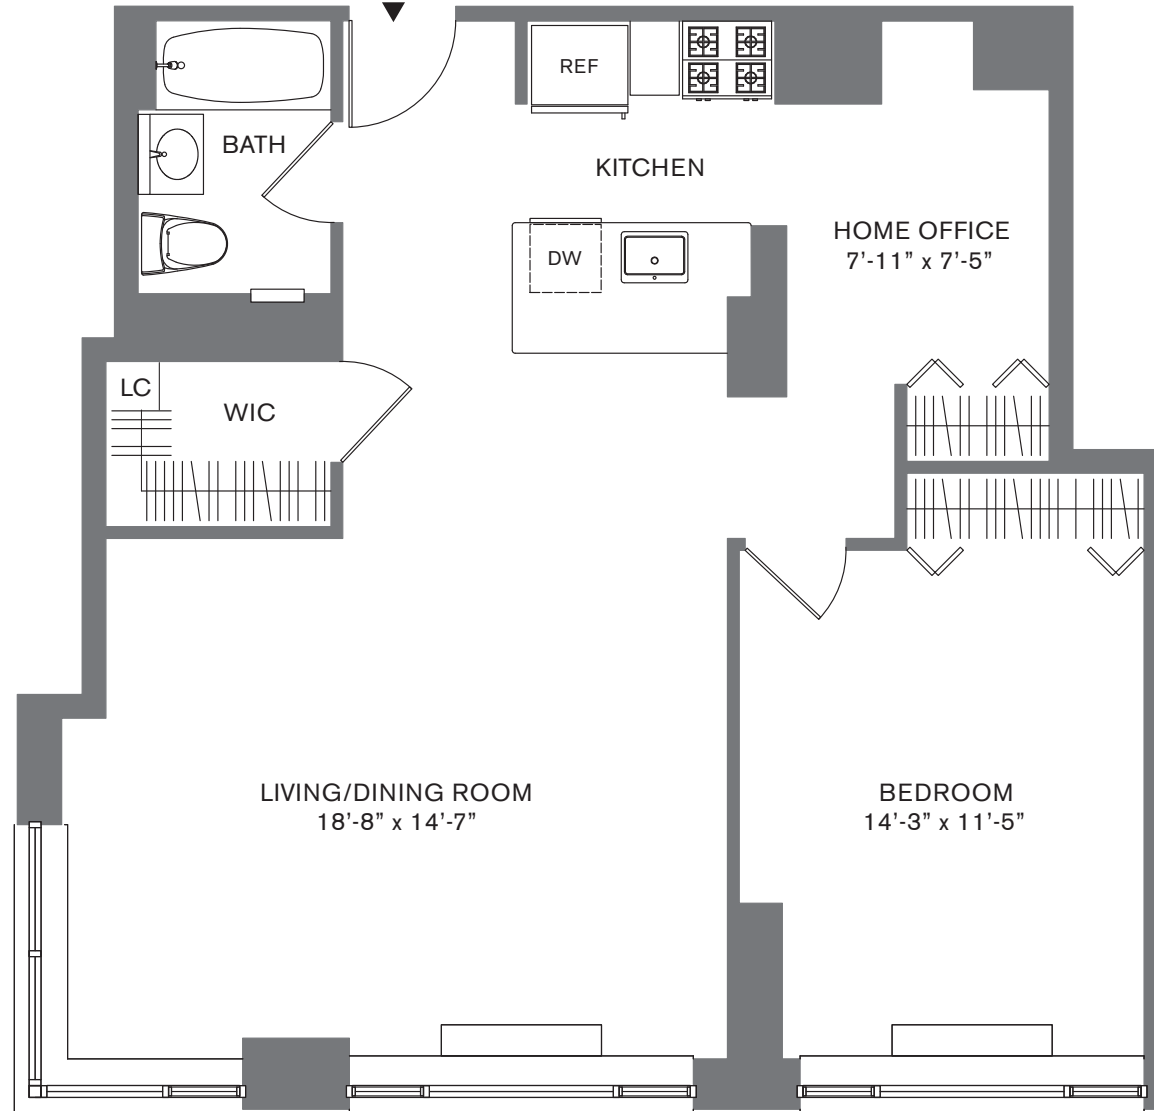

Residence 12 Floors 9-12

One Bedroom with Home Office

All dimensions are approximate and subject to construction variances. Plans may contain minor variations from floor to floor.

88 Leonard Street
New York, NY 10013
(888) 347-8775
www.88leonard.com