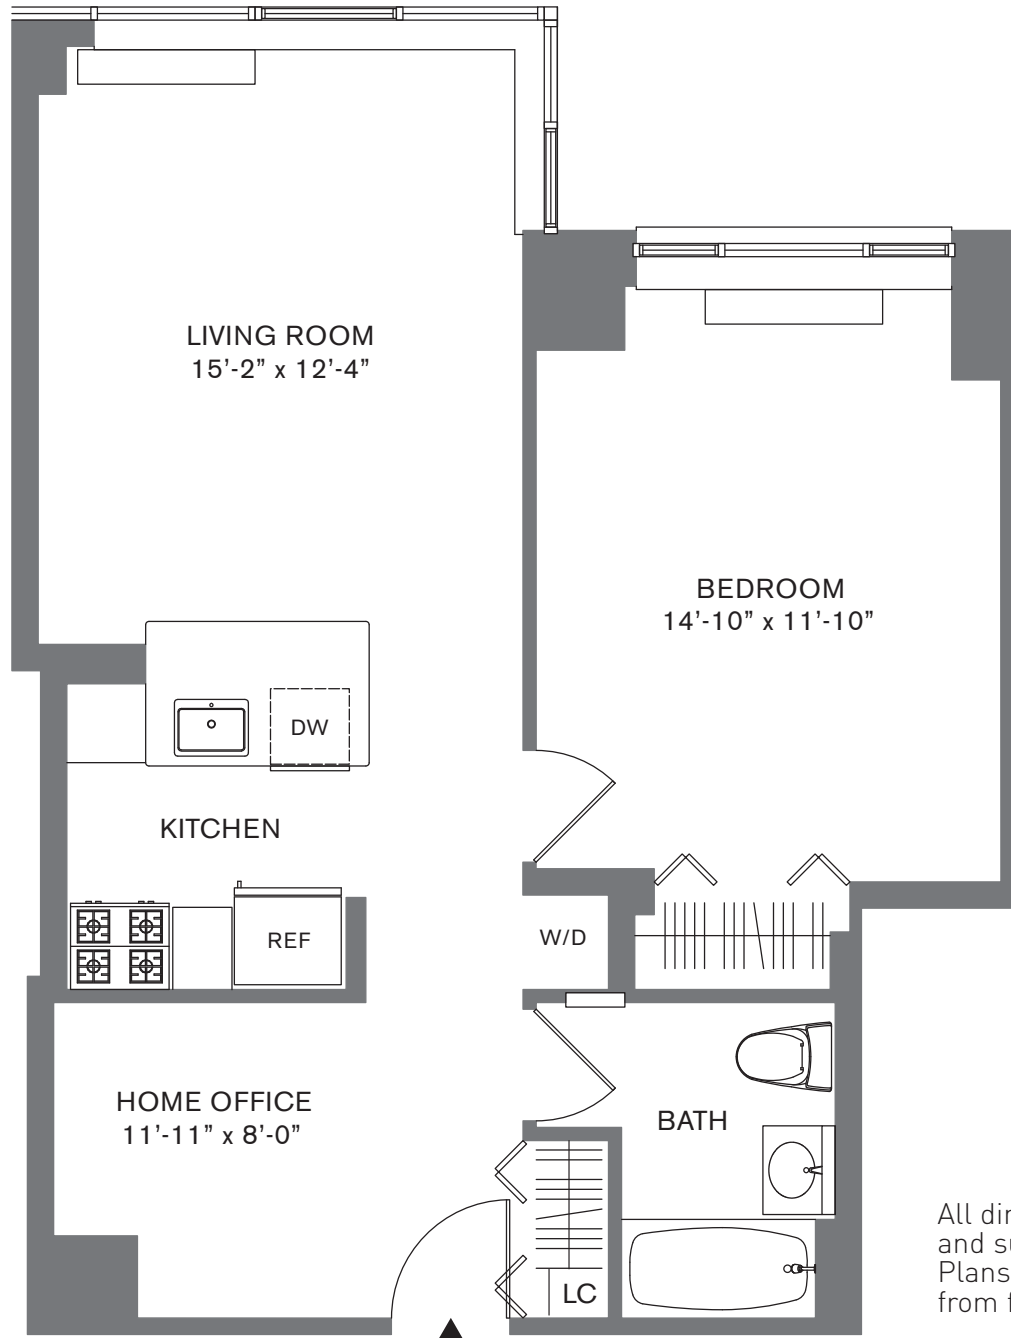

Residence 17 Floors 3-7
Residence 16 Floor 8

One Bedroom with Home Office

All dimensions are approximate and subject to construction variances. Plans may contain minor variations from floor to floor.

88 Leonard Street
New York, NY 10013
(888) 347-8775
www.88leonard.com