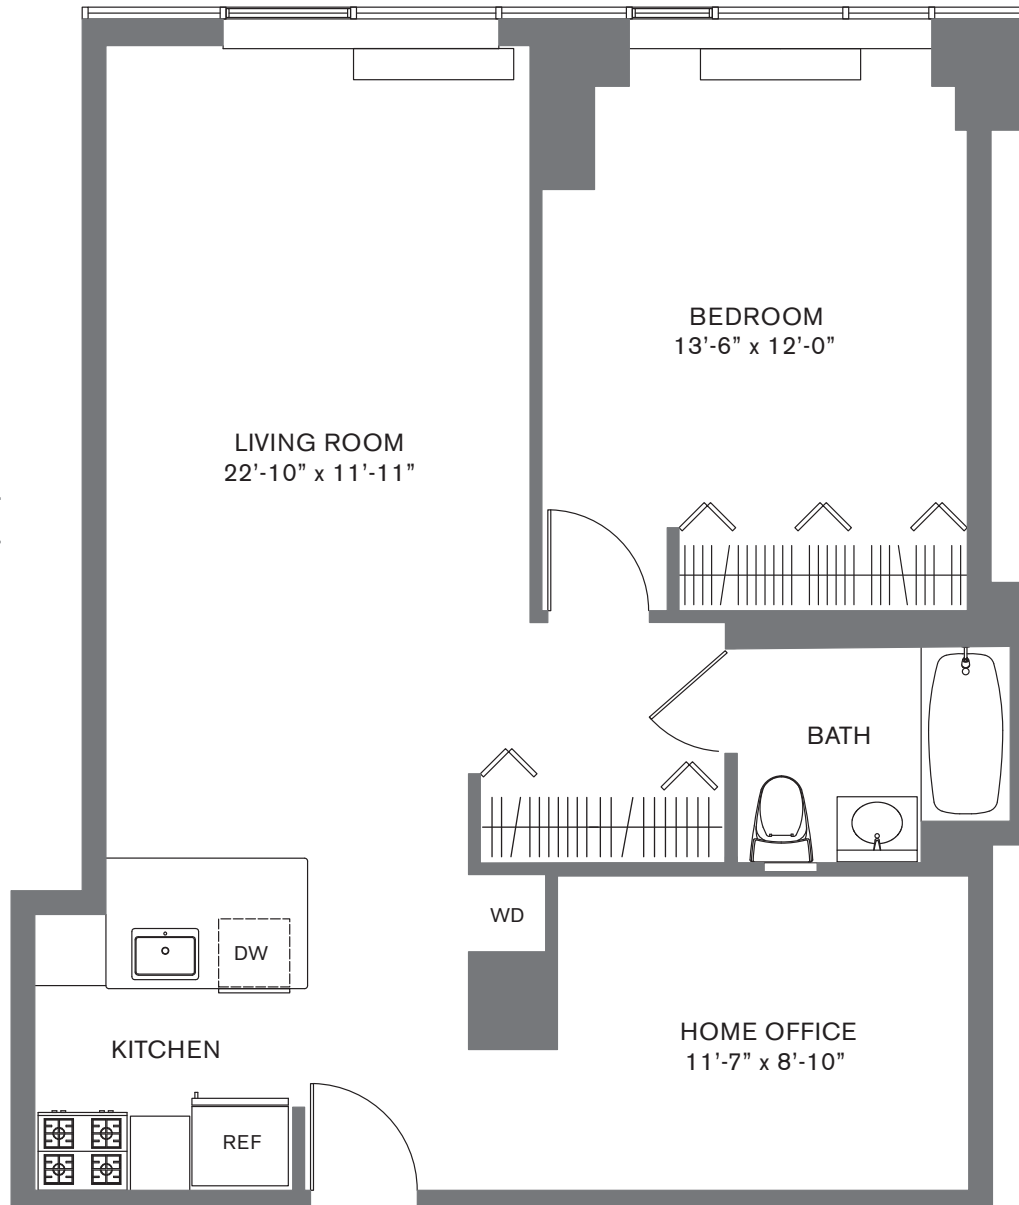

Residence 8 Floor 2

One Bedroom with Home Office

All dimensions are approximate and subject to construction variances. Plans may contain minor variations from floor to floor.

88 Leonard Street  
New York, NY 10013  
[888] 347-8775  
www.88leonard.com