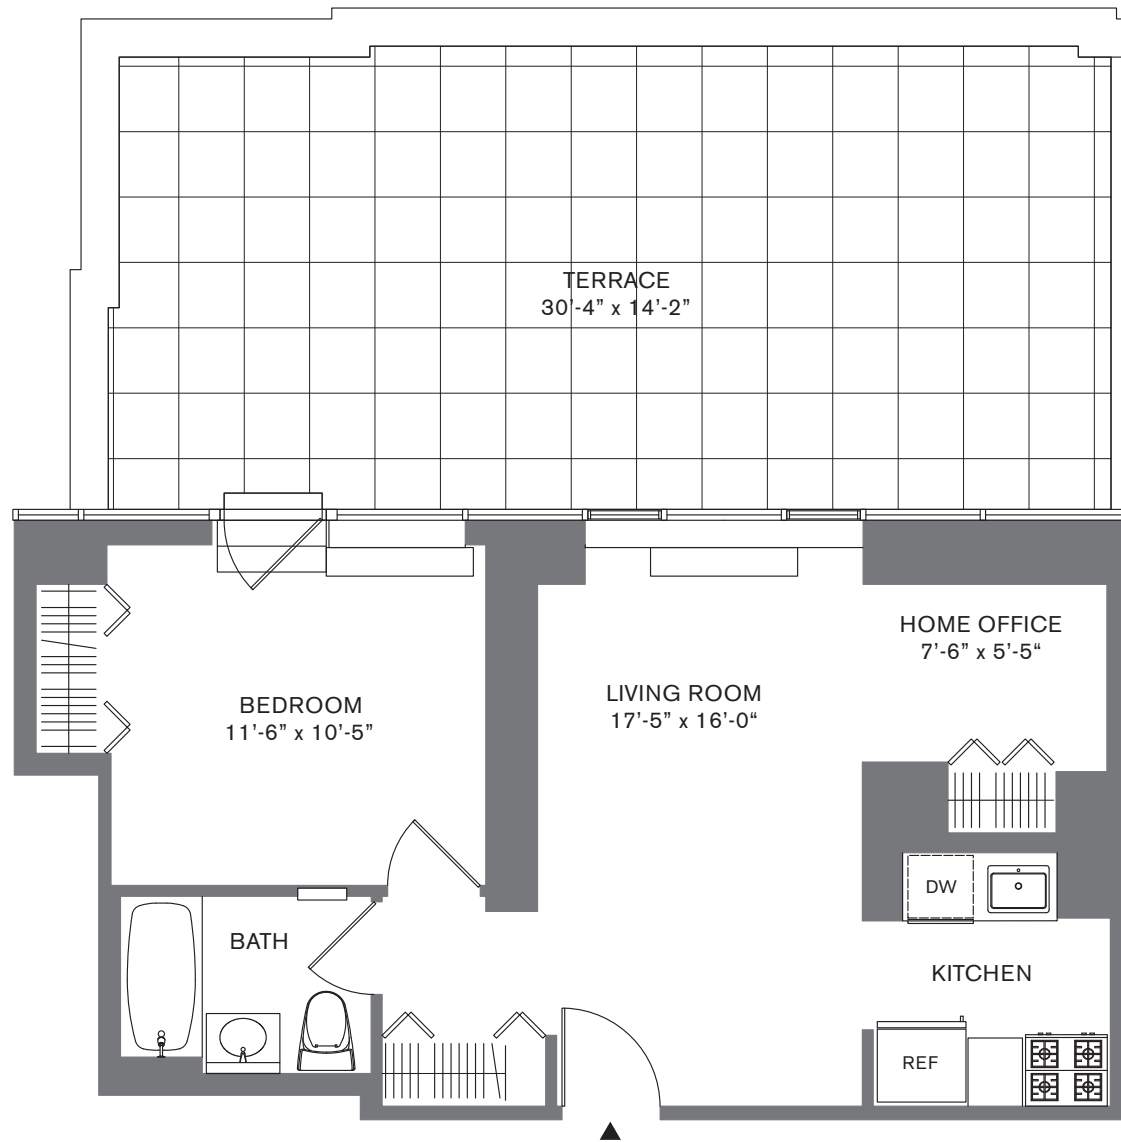

Residence 11 Floor 15

One Bedroom with Home Office, Terrace

All dimensions are approximate and subject to construction variances. Plans may contain minor variations from floor to floor.

88 Leonard Street
New York, NY 10013
(888) 347-8775
www.88leonard.com