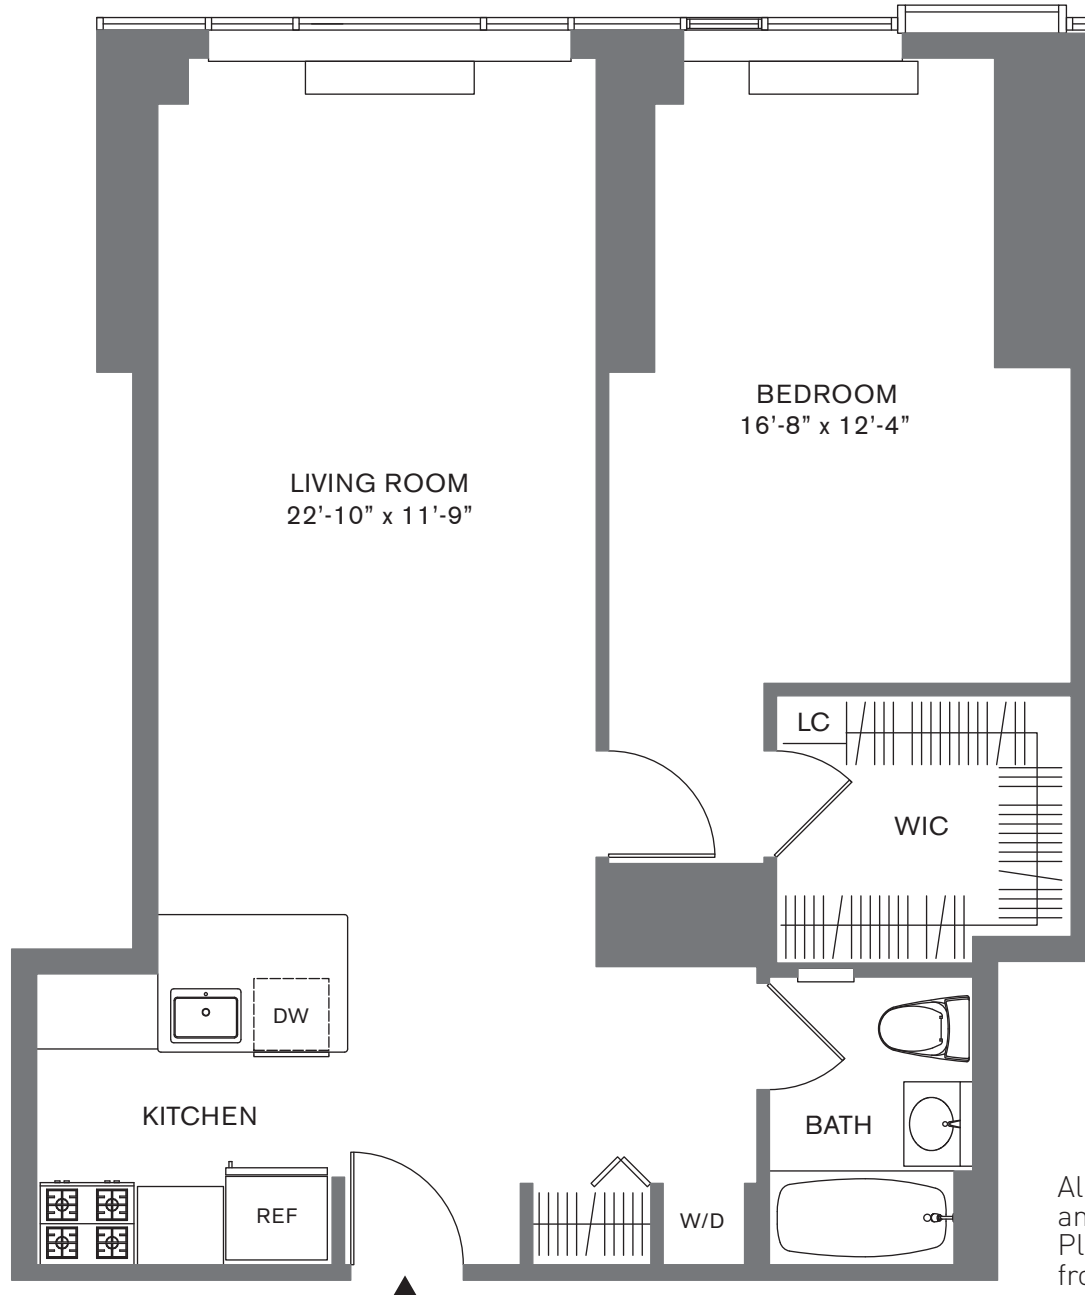

Residence 7 Floor 2

One Bedroom

All dimensions are approximate and subject to construction variances. Plans may contain minor variations from floor to floor.

88 Leonard Street
New York, NY 10013
[888] 347-8775
www.88leonard.com